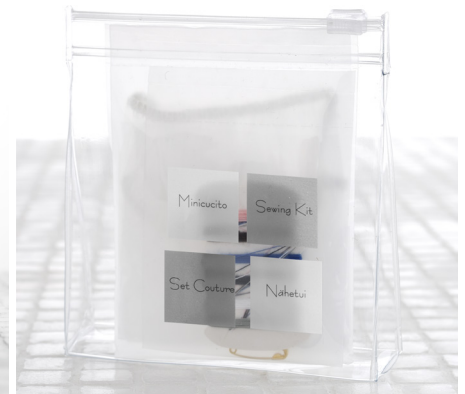

REFRESHING TOWELETTE
SACHET IN PAPER
AB100LG

REFRESHING TOWELETTE
SACHET IN PAPER
AB50LG

ACCESSORIES

SHOWER CAP
FLOW-PACK
SEMI-TRANSPARENT
C01F

SEWING KIT
FLOW-PACK
SEMI-TRANSPARENT
C015N

HYGIENIC KIT
FLOW-PACK
SEMI-TRANSPARENT
DE02N

SHOE SHINE SPONGE
FLOW-PACK
SEMI-TRANSPARENT
F02N

"KIT SMALL AMENITIES"
CONTAINS: 3 COTTON DISKS, 4 COTTON BUDS,
1 TERRY HAIR BAND), 1 SHOWER CAP, 1 SEWING KIT
D055N

THE TOOTHPASTE

TOOTHPASTE
SACHET IN PAPER, 3 G
AB03N