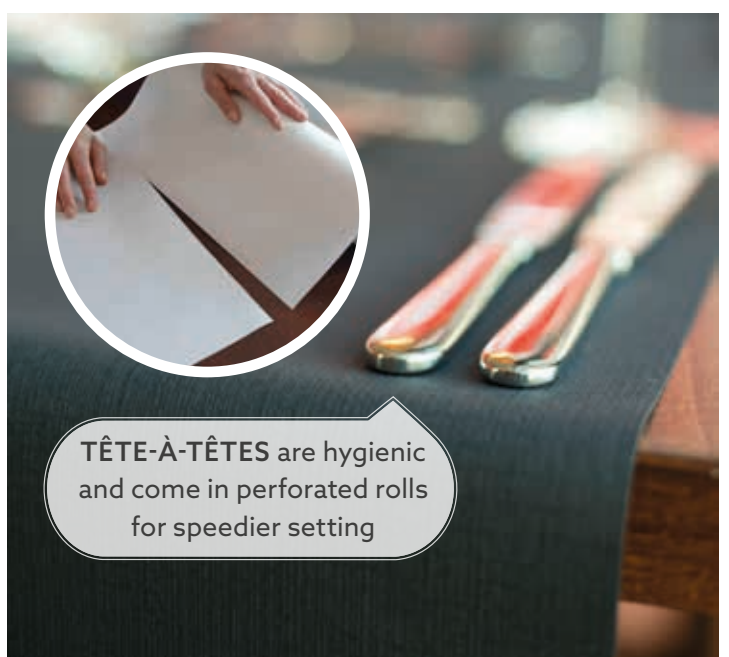

# PURE HARMONY

PREMIUM

The best table settings have a visual rhythm. That's why perfectly matching Dunilin® napkins and Evolin® table covers are such a joy to work with; they share the same exclusive texture and shimmer. Available in formats and colours for every need, they offer linen's elegance without linen's hassles, like ironing and laundry. The result? More time to stay in harmony with your guests.

Hygienic **TABLECOVERS** create a more sanitary, stylish experience for staff and guests

Work smart with **BANQUET REELS**. Check the Reels-on-wheels film on our YouTube channel

**DUNILIN® MAX** comes in a palette of designs and colours

**EVOLIN®** table covers have the same look as **DUNILIN®** napkins and also come in a scale of beautiful colours

**TÊTE-À-TÊTES** are hygienic and come in perforated rolls for speedier setting