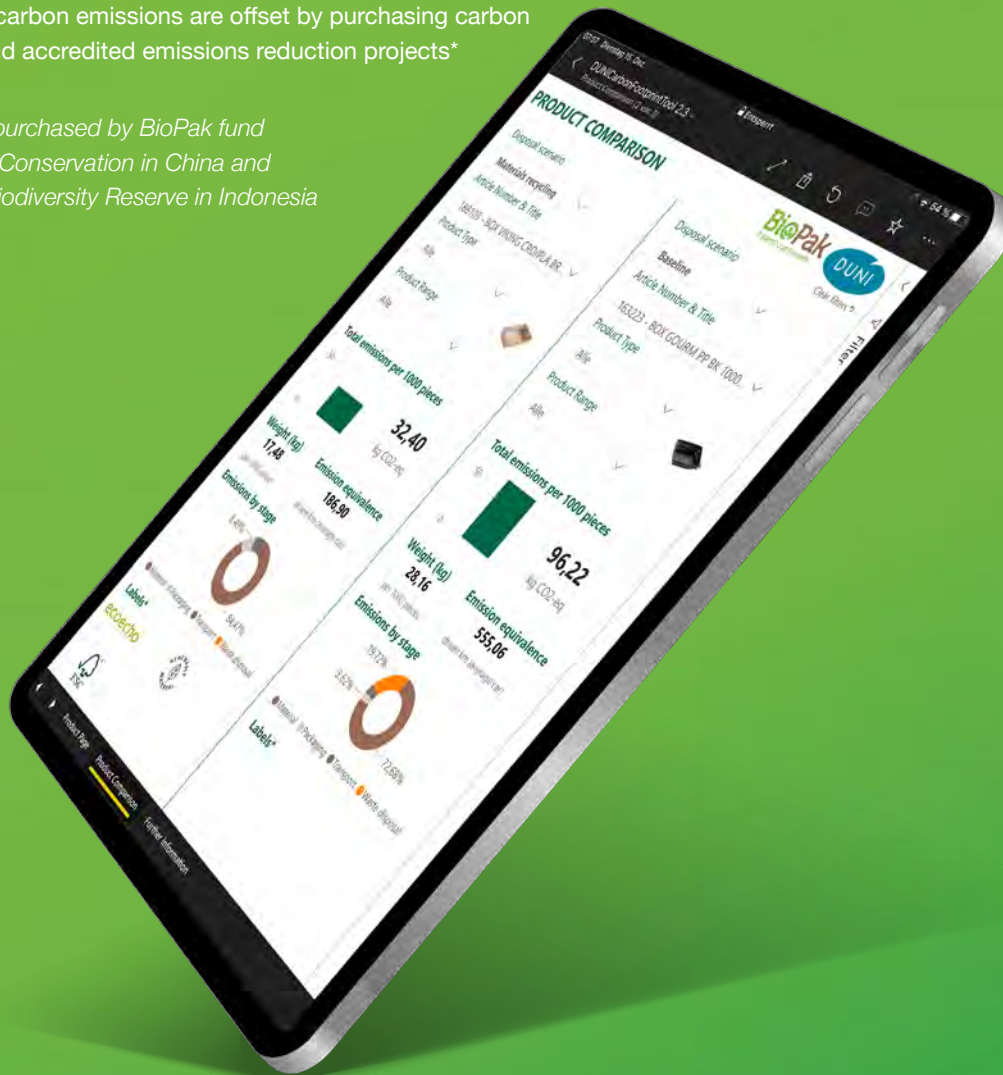

BIOPAK PRODUCTS NOW CARBON NEUTRAL

As of 2021, BioPak products are carbon neutral, meaning:

1. Each product's carbon footprint, measured across its entire life cycle, is calculated according to accepted guidelines, methods and data
2. The calculations are confirmed and certified by third-party experts
3. The product's carbon emissions are offset by purchasing carbon credits that fund accredited emissions reduction projects*

* Carbon credits purchased by BioPak fund the Jiangxi Forest Conservation in China and the Rimba Raya Biodiversity Reserve in Indonesia

KNOW YOUR NUMBERS CUT YOUR FOOTPRINT

At BioPak we look forward to the day when comparing carbon footprint is as natural as counting calories or checking ingredients. In the meantime, our CO₂-calculator, developed in collaboration with leading experts in the field of environmental calculations, is one way we're accelerating progress toward that goal. The tool enables you to:

- Compare the carbon footprint of different types of BioPak packaging
- Receive advice on end-of-life possibilities
- Minimize your environmental impact with confidence

Contact co2-calculator@duni.com to request a demo