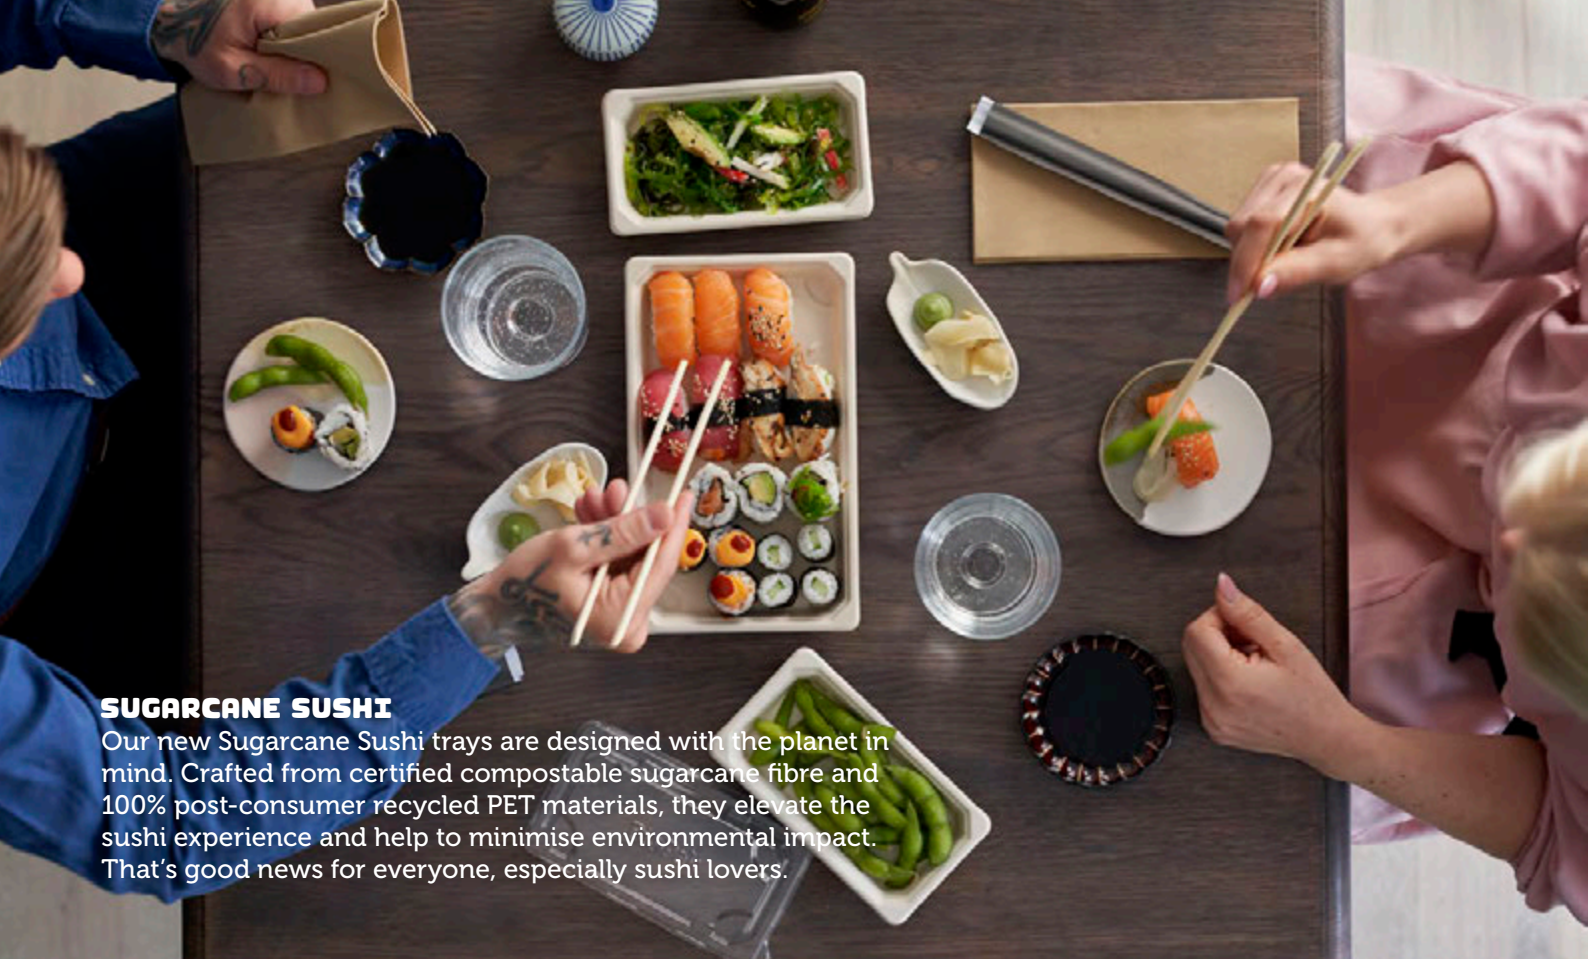

SUGARCANE SUSHI

Our new Sugarcane Sushi trays are designed with the planet in mind. Crafted from certified compostable sugarcane fibre and 100% post-consumer recycled PET materials, they elevate the sushi experience and help to minimise environmental impact. That's good news for everyone, especially sushi lovers.

CLASSIC SQUARE & RECTANGULAR

Sugarcane fibre max +100°C / 100% Recycled PET max +70°C

Customisable

Compostable

Renewable material

Recycled material

Stackable

Microwave safe (sugarcane)

Antifog

****

Classic Box 900ml

177006

155x155x53mm
Sugarcane fibre
40pcs/cu | 9cu/sku

****

Classic Box 900ml

176871

155x155x53mm
Sugarcane fibre
40pcs/cu | 9cu/sku

****

Classic Box 850ml

177008

230x155x36mm
Sugarcane fibre
40pcs/cu | 12cu/sku

****

Classic Box 850ml

177009

230x155x36mm
Sugarcane fibre
40pcs/cu | 12cu/sku

****

Classic Box 1200ml

177010

230x155x46mm
Sugarcane fibre
40pcs/cu | 12cu/sku

****

Classic Box 1200ml

177011

230x155x46mm
Sugarcane fibre
40pcs/cu | 12cu/sku

Classic Lid 900ml

188062

155x155x53mm
RPET
40pcs/cu | 8cu/sku
Fits 177006, 176871

Classic Lid 850/1200ml

188063

239x165x28mm
RPET
40pcs/cu | 6cu/sku
Fits 177008-177011

* These products are FSC-certified

** Certified industrially compostable (OK compost)

*** Certified home compostable (OK compost)